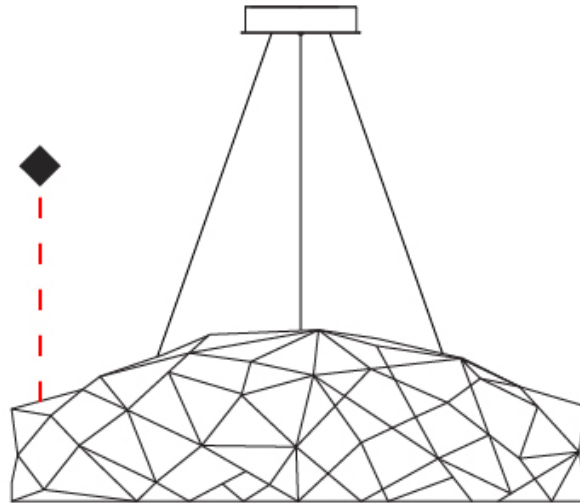

COSMOS DISC SUSPENSION

D101744-

PROJECT

TYPE

SPECIFIER

QUANTITY

DATE