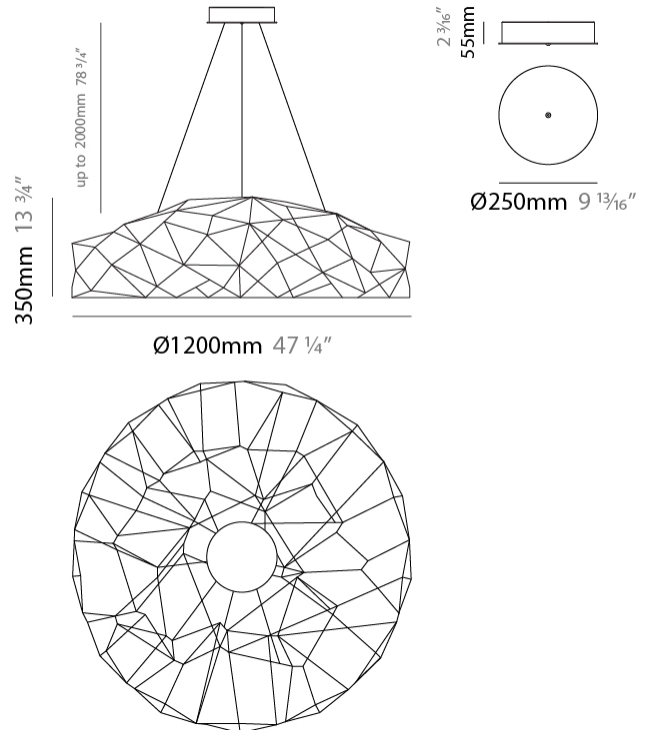

COSMOS DISC SUSPENSION

D101744-

base number   LED Dimming   Color Temperature   Finish Options

1. To build a product code in our configurator select the specify button on the base model # product page
2. To build a manual product code on this datasheet choose from the options listed below in blue font and add the suffix to the base model #

GENERAL

Series: Cosmos Disc
Brand: Quasar
Division: Design
Mounting Type: Suspension
Mounting Location: Ceiling
Subcategory: Ambient

PHYSICAL

Shape: Abstract
Diameter (mm): 1200
Diameter (in): 47 1/4
Height (mm): 350
Height (in): 13 3/4
Max. Overall Height (mm): 2350
Max. Overall Height (in): 92 1/2
Light Distribution: Omnidirectional
Weight (kg): 5
Weight (lbs): 11.02
Fixture Finish: [NIC / BRA / BBR](#)
Fixture Material: Metal
Cable Details: 2000mm Cable
Upon Request: Custom Sizes

ELECTRICAL

Lamp Type: LED
Input Wattage (W): 39
Dimming: [Non-Dimming / Phase Dimming (120vac Only)](#)
Driver Included: Yes
Driver Location: Integrated
Driver Type: Constant Voltage - Universal
Driver Class: Class 2
Input Voltage (V): 120 - 277
Output Voltage (V): 12
Upon Request: (Not included - see components) Integral: 0-10Vdc dimming

LED

Number of LEDs: 65
Color Temperature (°K): [2400 / 2800](#)
Max. Delivered Lumen (lm): 1950 (2800K)
CRI: >90 CRI
Lamp Life (hrs): 50000

OPTICAL

RATINGS AND CERTIFICATIONS

Certified By: Certified for North American Standards
IP rating: IP20